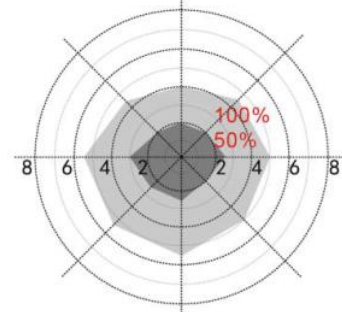

Detectiebereik Tremor sensor

Ceiling mounting

Ceiling mounted height: 3m

Sensitivity: 100%/50%

Normal moving (Speed: 1m/s)

Slow moving (Speed 0.3m/s)

Ceiling mounted height: 6m

Sensitivity: 100%/50%

Normal moving (Speed: 1m/s)

Slow moving (Speed: 0.3m/s)

Wall mounting:

Wall mounted height: 2m

Sensitivity: 100%/50%

Normal moving (Speed 1m/s)

Slow moving (Speed 0.3m/s)