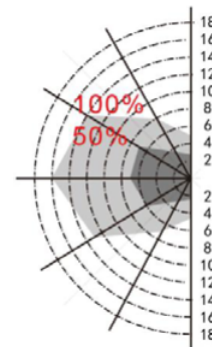

Detectiebereik Tremor sensor

Ceiling mounting

Ceiling mounted height: 3m

Sensitivity: 100%/50%

Normal moving (Speed: 1m/s)

Slow moving (Speed 0.3m/s)

Ceiling mounted height: 6m

Sensitivity: 100%/50%

Normal moving (Speed: 1m/s)

Slow moving (Speed: 0.3m/s)

Wall mounting:

Wall mounted height: 2m

Sensitivity: 100%/50%

Normal moving (Speed 1m/s)

Slow moving (Speed 0.3m/s)