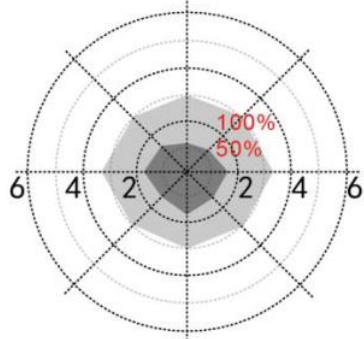

Detectiebereik Tremor sensor

Ceiling mounting

Ceiling mounted height: 3m

Sensitivity: 100%/50%

Normal moving (Speed: 1m/s)

Slow moving (Speed 0.3m/s)

Ceiling mounted height: 6m

Sensitivity: 100%/50%

Normal moving (Speed: 1m/s)

Slow moving (Speed: 0.3m/s)

Wall mounting:

Wall mounted height: 2m

Sensitivity: 100%/50%

Normal moving (Speed 1m/s)

Slow moving (Speed 0.3m/s)