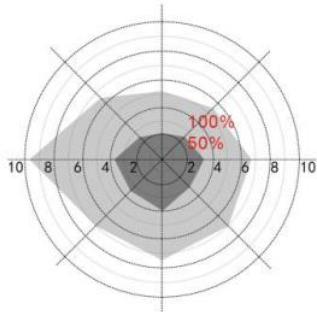

Detectiebereik Tremor sensor

Ceiling mounting

Ceiling mounted height: 3m

Sensitivity: 100%/50%

Normal moving (Speed: 1m/s)

Slow moving (Speed 0.3m/s)

Ceiling mounted height: 6m

Sensitivity: 100%/50%

Normal moving (Speed: 1m/s)

Slow moving (Speed: 0.3m/s)

Wall mounting:

Wall mounted height: 2m

Sensitivity: 100%/50%

Normal moving (Speed 1m/s)

Slow moving (Speed 0.3m/s)