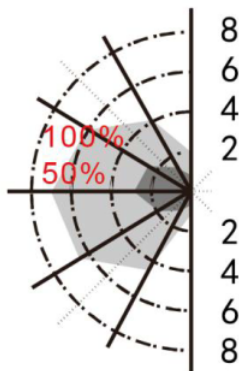

Detectiebereik Tremor sensor

Ceiling mounting

Ceiling mounted height: 3m

Sensitivity: 100%/50%

Normal moving (Speed: 1m/s)

Slow moving (Speed 0.3m/s)

Ceiling mounted height: 6m

Sensitivity: 100%/50%

Normal moving (Speed: 1m/s)

Slow moving (Speed: 0.3m/s)

Wall mounting:

Wall mounted height: 2m

Sensitivity: 100%/50%

Normal moving (Speed 1m/s)

Slow moving (Speed 0.3m/s)