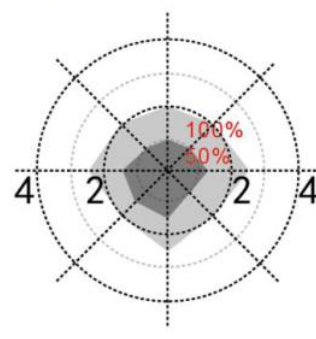

Detectiebereik Tremor sensor

Ceiling mounting

Ceiling mounted height: 3m

Sensitivity: 100%/50%

Normal moving (Speed: 1m/s)

Slow moving (Speed 0.3m/s)

Ceiling mounted height: 6m

Sensitivity: 100%/50%

Normal moving (Speed: 1m/s)

Slow moving (Speed: 0.3m/s)

Wall mounting:

Wall mounted height: 2m

Sensitivity: 100%/50%

Normal moving (Speed 1m/s)

Slow moving (Speed 0.3m/s)